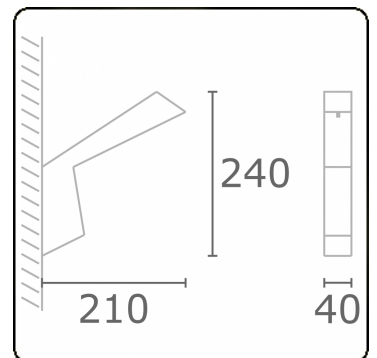

Arcoo
35.15005-9905

Fixture details

Mounting	Wall
Light emission	Diffus
Fitting cover	satin diffusor
Protection rate	IP 65
Housing	Aluminium
Finish	RAL 9011 graphite black textured
Certificates	CE, ISO 9001

Electric details

Protection class	I
Supply	230V
Control gear box	Power supply 24V DC

Lamp details

Lamptype	LED 3000K
Wattage	4,3W
Gross luminous flux	320
Luminaire power	6W
Number	1
Lifetime LED module	L70/B10 > 50000h
Color tolerance	MacAdam 4
CRI	80

Photometric details

CIE Fluxcode	42 72 90 94 58
--------------	----------------

Remarks

Wall

ENERGY

Verrijgbaar op aanvraag.

Disponible sur demande.

Available on request.