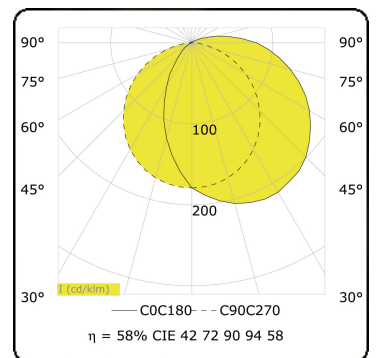

Arcoo
35.15000-9906

Fixture details

Mounting	Ground
Light emission	Diffus
Fitting cover	satin diffusor
Protection rate	IP 65
Housing	Aluminium
Finish	RAL 9006 white aluminium textured
Certificates	CE, ISO 9001

Electric details

Protection class	I
Supply	230V
Control gear box	Power supply 24V DC

Lamp details

Lamptype	LED 3000K
Wattage	4,3W
Gross luminous flux	320
Luminaire power	6W
Number	1
Lifetime LED module	L70/B10 > 50000h
Color tolerance	MacAdam 4
CRI	80

Photometric details

CIE Fluxcode	42 72 90 94 58

This luminaire contains built-in LED lamps.

LED

The lamps cannot be changed in the luminaire.

MULTILINE®

35.15000-9906

874/2012