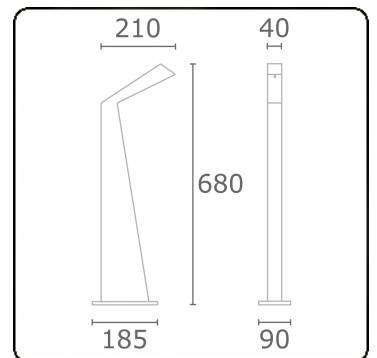

Arcoo
35.15000-9906

Fixture details

Mounting	Ground
Light emission	Diffus
Fitting cover	satin diffusor
Protection rate	IP 65
Housing	Aluminium
Finish	RAL 9006 white aluminium textured
Certificates	CE, ISO 9001

Electric details

Protection class	I
Supply	230V
Control gear box	Power supply 24V DC

Lamp details

Lamptype	LED 3000K
Wattage	4,3W
Gross luminous flux	320
Luminaire power	6W
Number	1
Lifetime LED module	L70/B10 > 50000h
Color tolerance	MacAdam 4
CRI	80

Photometric details

CIE Fluxcode	42 72 90 94 58

This luminaire contains built-in LED lamps.

LED

The lamps cannot be changed in the luminaire.

MULTILINE®

35.15000-9906

874/2012