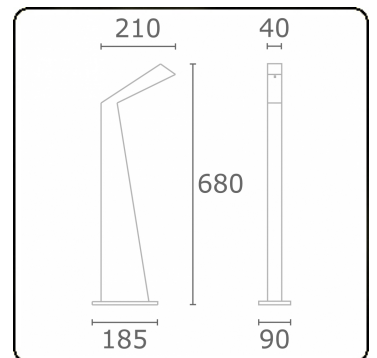

Arcoo
35.15000-9905

Fixture details

Mounting	Ground
Light emission	Diffus
Fitting cover	satin diffusor
Protection rate	IP 65
Housing	Aluminium
Finish	RAL 9011 graphite black textured
Certificates	CE, ISO 9001

Electric details

Protection class	I
Supply	230V
Control gear box	Power supply 24V DC

Lamp details

Lamptype	LED 3000K
Wattage	4,3W
Gross luminous flux	320
Luminaire power	6W
Number	1
Lifetime LED module	L70/B10 > 50000h
Color tolerance	MacAdam 4
CRI	80

Photometric details

CIE Fluxcode	42 72 90 94 58

ENERGY

Verrijgbaar op aanvraag.

Disponible sur demande.

Available on request.

Auf Anfrage.

WXYZ
kWh/1000h

MULTILINE®

2019/2015