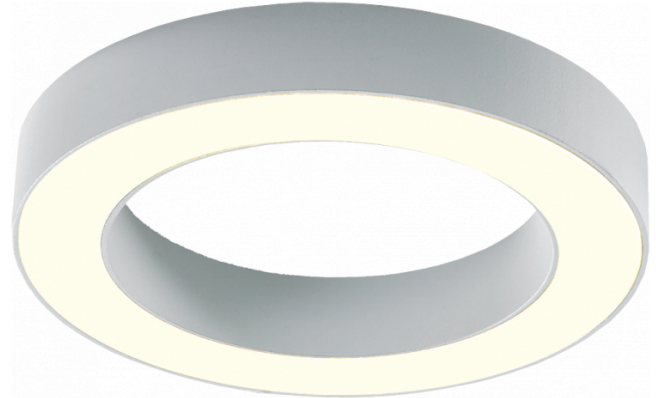

Annoo 3.1
35.16015-9906

Fixture details

Mounting	Wall
Light emission	Diffus
Fitting cover	satin diffusor
Protection rate	IP 65
Housing	Aluminium
Finish	RAL 9006 white aluminium textured
Certificates	CE, ISO 9001

Electric details

Protection class	I
Supply	230V

Lamp details

Lamptype	LED 3000K
Wattage	10W
Luminaire power	10W
Luminaire luminous flux	460
Number	1
Lifetime LED module	L80/B10 = 50000h
Color tolerance	MacAdam 3
CRI	80

Photometric details

CIE Fluxcode	12 35 66 50 100
--------------	-----------------

This luminaire contains built-in LED lamps.

The lamps cannot be changed in the luminaire.

MULTILINE®

35.16015-9906

874/2012