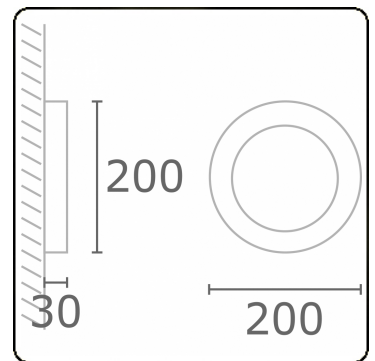

Annoo 3.1
35.16015-9905

Fixture details

Mounting	Wall
Light emission	Diffus
Fitting cover	satin diffusor
Protection rate	IP 65
Housing	Aluminium
Finish	RAL 9011 graphite black textured
Certificates	CE, ISO 9001

Electric details

Protection class	I
Supply	230V

Lamp details

Lamptype	LED 3000K
Wattage	10W
Luminaire power	10W
Luminaire luminous flux	460
Number	1
Lifetime LED module	L80/B10 = 50000h
Color tolerance	MacAdam 3
CRI	80

Photometric details

CIE Fluxcode	12 35 66 50 100
--------------	-----------------

ENERGY

Verrijgbaar op aanvraag.

Disponible sur demande.

Available on request.

Auf Anfrage.

WXYZ
kWh/1000h