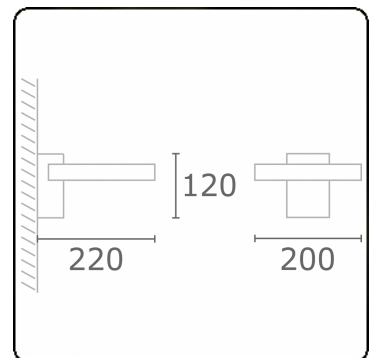

Photometric details

CIE Fluxcode	12 35 66 50 100

ENERGY

Verkrijgbaar op aanvraag.

Disponible sur demande.

Available on request.

Auf Anfrage.

WXYZ
kWh/1000h

MULTILINE® 2019/2015