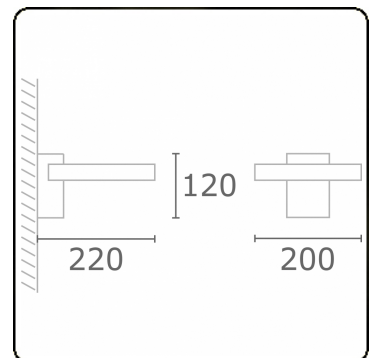

Photometric details

CIE Fluxcode	12 35 66 50 100

This luminaire contains built-in LED lamps.

The lamps cannot be changed in the luminaire.

MULTILINE®

35.16005-9906

874/2012