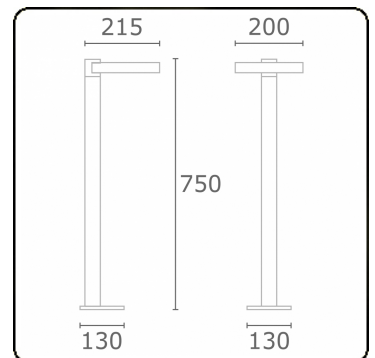

Annoo
35.16000-9910

Fixture details

Mounting	Ground
Light emission	Diffus
Fitting cover	satin diffusor
Protection rate	IP 65
Housing	Aluminium
Finish	RAL 9016 traffic white textured
Certificates	CE, ISO 9001

Electric details

Protection class	I
Supply	230V

Lamp details

Lamptype	LED 3000K
Wattage	10W
Luminaire power	10W
Luminaire luminous flux	460
Number	1
Lifetime LED module	L80/B10 = 50000h
Color tolerance	MacAdam 3
CRI	80

Photometric details

CIE Fluxcode	12 35 66 50 100

ENERGY

Verkrijgbaar op aanvraag.

Disponible sur demande.

Available on request.

Auf Anfrage.

WXYZ
kWh/1000h

MULTILINE®

2019/2015