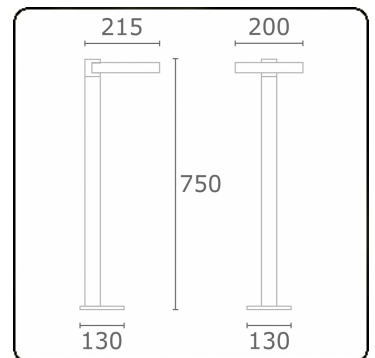

Annoo
35.16000-9905

Fixture details

Mounting	Ground
Light emission	Diffus
Fitting cover	satin diffusor
Protection rate	IP 65
Housing	Aluminium
Finish	RAL 9011 graphite black textured
Certificates	CE, ISO 9001

Electric details

Protection class	I
Supply	230V

Lamp details

Lamptype	LED 3000K
Wattage	10W
Luminaire power	10W
Luminaire luminous flux	460
Number	1
Lifetime LED module	L80/B10 = 50000h
Color tolerance	MacAdam 3
CRI	80

Photometric details

CIE Fluxcode	12 35 66 50 100

ENERGY

Verrijgbaar op aanvraag.

Disponible sur demande.

Available on request.

Auf Anfrage.

WXYZ
kWh/1000h

MULTILINE®

2019/2015