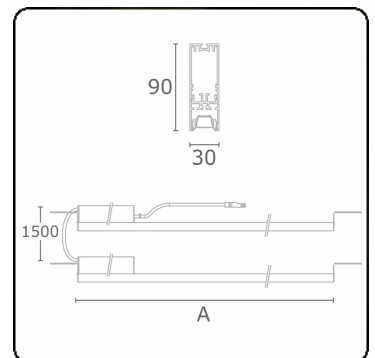

Rekta 30 SAPP - VDT - LO 500mA - 2 luminaires - RAL
07.23120284-9999

Fixture details

Mounting	Ceiling recessed
Light emission	Direct
Fitting cover	VDT louvre
Protection rate	IP 20
Housing	Aluminium
Finish	RAL colour at your choice
Certificates	CE, ISO 9001

Electric details

Protection class	I
Supply	230V
Control gear box	Current driver

Lamp details

Lamptype	LED 4000K
Wattage	5,6W
Gross luminous flux	2 x 8520
Luminaire power	99,2W
Number	2 x 8
Lifetime LED module	L80/B10 > 72000h
Color tolerance	MacAdam 3
CRI	>80

Photometric details

UGR	17,0/18,2
CIE Fluxcode	90 99 100 100 68

Dimensions

A	2244 mm

Remarks

VDT louvre 500mA

ENERGY

Verrijgbaar op aanvraag.

Disponible sur demande.

Available on request.

Auf Anfrage.

WXYZ
kWh/1000h

MULTILINE®

2019/2015