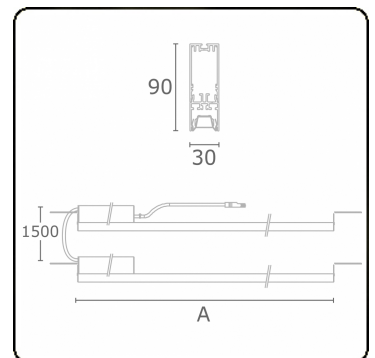

Electric details

Protection class	I
Supply	230V
Control gear box	Current driver

Lamp details

Lamptype	LED 4000K
Wattage	5,7W
Gross luminous flux	2 x 7000
Luminaire power	87,8W
Number	2 x 7
Lifetime LED module	L80/B10 > 72000h
Color tolerance	MacAdam 3
CRI	>80

Photometric details

UGR	17,0/18,2
CIE Fluxcode	90 99 100 100 68

Dimensions

A	1964 mm
---	---------

Remarks

VDT louvre 500mA

ENERGY

Verrijgbaar op aanvraag.