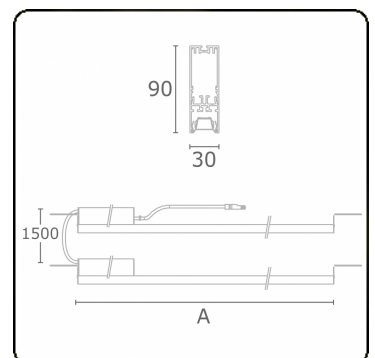

Electric details

Protection class	I
Supply	230V
Control gear box	Current driver DALI/TD

Lamp details

Lamptype	LED 4000K
Wattage	4,4W
Gross luminous flux	2 x 6055
Luminaire power	68,6W
Number	2 x 7
Lifetime LED module	L80/B10 > 72000h
Color tolerance	MacAdam 3
CRI	>80

Photometric details

UGR	16,5/17,5
CIE Fluxcode	90 99 100 100 68

Dimensions

A	1964 mm
---	---------

Remarks

VDT louvre 400mA 2 luminaires

ENERGY

Verrijgbaar op aanvraag.