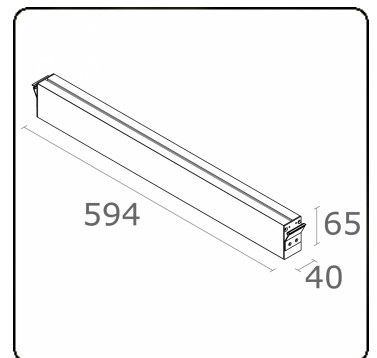

Maze - I - Surface-mounted - satin - HO 150mA - RAL
05.18004524-9999

Fixture details

Mounting	Ceiling
Light emission	Direct
Fitting cover	satin diffusor
Protection rate	IP 20
Housing	Aluminium
Finish	RAL colour at your choice
Certificates	CE, ISO 9001

Electric details

Protection class	I
Supply	230V
Control gear box	Power supply DALI - 1 supply point

Lamp details

Lamptype	LED 4000K
Wattage	3,2W
Gross luminous flux	1350
Luminaire power	7W
Number	2
Lifetime LED module	L80/B10 > 72000h
Color tolerance	MacAdam 3
CRI	80

Photometric details

CIE Fluxcode	49 80 96 100 66

ENERGY

Verrijgbaar op aanvraag.

Disponible sur demande.

Available on request.

Auf Anfrage.

WXYZ
kWh/1000h

MULTILINE®

2019/2015