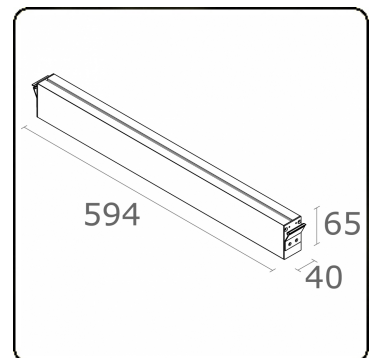

Maze - I - Surface-mounted - satin - HO 150mA - RAL
05.18000524-9999

Fixture details

Mounting	Ceiling
Light emission	Direct
Fitting cover	satin diffusor
Protection rate	IP 20
Housing	Aluminium
Finish	RAL colour at your choice
Certificates	CE, ISO 9001

Electric details

Protection class	I
Supply	230V
Control gear box	Power supply - 1 supply point

Lamp details

Lamptype	LED 4000K
Wattage	3,2W
Gross luminous flux	1350
Luminaire power	7W
Number	2
Lifetime LED module	L80/B10 > 72000h
Color tolerance	MacAdam 3
CRI	80

Photometric details

CIE Fluxcode	49 80 96 100 66

ENERGY

Verrijgbaar op aanvraag.

Disponible sur demande.

Available on request.

Auf Anfrage.

WXYZ
kWh/1000h

MULTILINE®

2019/2015