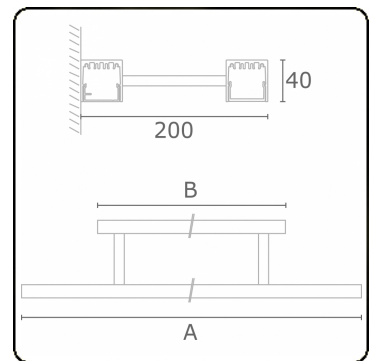

Electric details

Protection class	I
Supply	230V
Control gear box	Current driver DALI/TD

Lamp details

Lamptype	LED 3000K
Wattage	3,2W
Gross luminous flux	2540
Luminaire power	14,1W
Number	4
Lifetime LED module	L80/B10 > 72000h
Color tolerance	MacAdam 3
CRI	80

Photometric details

UGR	>19
CIE Fluxcode	49 80 96 100 66

Dimensions

A	1154 mm
B	700 mm

ENERGY

Verrijgbaar op aanvraag.

Disponible sur demande.

Available on request.