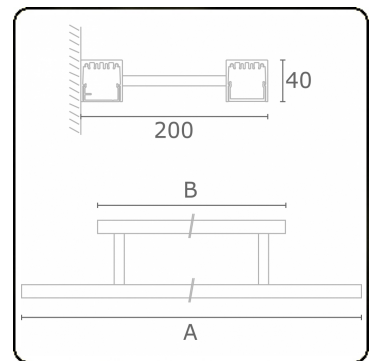

Electric details

Protection class	I
Supply	230V
Control gear box	Current driver DALI/TD

Lamp details

Lamptype	LED 3000K
Wattage	3,2W
Gross luminous flux	1905
Luminaire power	10,5W
Number	3
Lifetime LED module	L80/B10 > 72000h
Color tolerance	MacAdam 3
CRI	80

Photometric details

UGR	>19
CIE Fluxcode	49 80 96 100 66

Dimensions

A	874 mm
B	700 mm

ENERGY

Verrijgbaar op aanvraag.

Disponible sur demande.

Available on request.