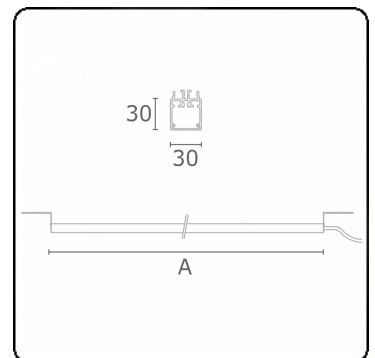

**Electric details**

|                  |     |
|------------------|-----|
| Protection class | III |
| Supply           | 24V |

**Lamp details**

|                     |                  |
|---------------------|------------------|
| Lamptype            | LED 3000K        |
| Wattage             | 11,6W            |
| Gross luminous flux | 1010             |
| Luminaire power     | 12,8W            |
| Lifetime LED module | L70/B10 > 50000h |
| Color tolerance     | MacAdam 3        |
| CRI                 | 80               |

**Photometric details**

|              |                 |
|--------------|-----------------|
| CIE Fluxcode | 50 80 96 100 67 |
|--------------|-----------------|

**Dimensions**

|   |        |
|---|--------|
| A | 630 mm |
|---|--------|