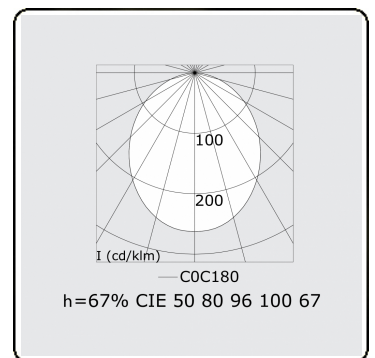

**Electric details**

|                  |     |
|------------------|-----|
| Protection class | III |
| Supply           | 24V |

**Lamp details**

|                     |                  |
|---------------------|------------------|
| Lamptype            | LED 3000K        |
| Wattage             | 11,6W            |
| Gross luminous flux | 1010             |
| Luminaire power     | 12,8W            |
| Lifetime LED module | L70/B10 > 50000h |
| Color tolerance     | MacAdam 3        |
| CRI                 | 80               |

**Photometric details**

|              |                 |
|--------------|-----------------|
| CIE Fluxcode | 50 80 96 100 67 |
|--------------|-----------------|

**Dimensions**

|   |        |
|---|--------|
| A | 630 mm |
|---|--------|