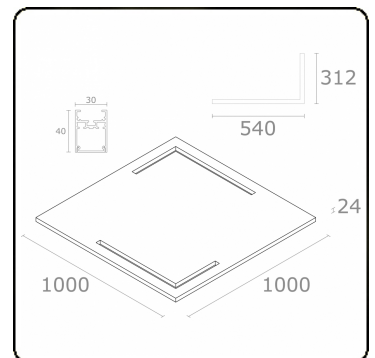

Plato 0 Direct - satin - HO 150mA - Anthracite grey
31.13004534-7916

Fixture details

Mounting	Pendant
Light emission	Direct
Fitting cover	satin diffusor
Protection rate	IP 20
Housing	Aluminium/PET
Finish	7916 = Anthracite grey panel and profile
Certificates	CE, ISO 9001

Electric details

Protection class	I
Supply	230V
Control gear box	Current driver DALI/TD

Lamp details

Lamptype	LED 4000K
Wattage	3,2W
Gross luminous flux	4050
Luminaire power	21W
Number	6
Lifetime LED module	L80/B10 > 72000h
Color tolerance	MacAdam 3
CRI	80

Photometric details

UGR	>19
CIE Fluxcode	50 80 96 100 67

ENERGY

Verrijgbaar op aanvraag.

Disponible sur demande.

Available on request.

Auf Anfrage.

WXYZ
kWh/1000h

MULTILINE®

2019/2015