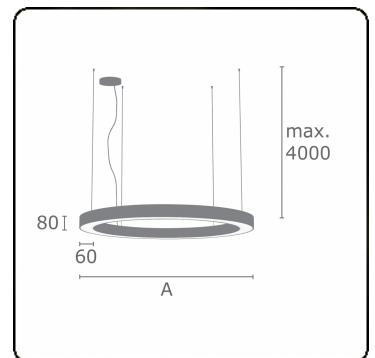

Electric details

Protection class	I
Supply	230V
Control gear box	Power supply touch-dim

Lamp details

Lamptype	LED 4000K
Wattage	39W
Luminaire power	39W
Luminaire luminous flux	3410
Number	1
Lifetime LED module	L80/B10 = 50000h
Color tolerance	MacAdam 3
CRI	>80

Photometric details

UGR	>19
CIE Fluxcode	47 78 95 100 100

Dimensions

A	900 mm
---	--------

Remarks

Suspended luminaire - Direct - satin - MO - RAL 9005

ENERGY

Verrijgbaar op aanvraag.