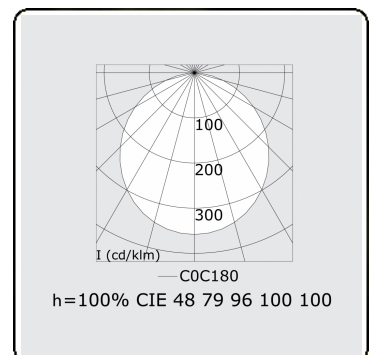

Electric details

Protection class	I
Supply	230V
Control gear box	Current driver 1-10V

Lamp details

Lamptype	LED 4000K
Wattage	87W
Luminaire power	87W
Luminaire luminous flux	6970
Number	1
Lifetime LED module	L80/B10 = 50000h
Color tolerance	MacAdam 3
CRI	>80

Photometric details

UGR	>19
CIE Fluxcode	47 78 95 100 100

Dimensions

A	2000 mm
---	---------

Remarks

Suspended luminaire - Direct - satin - MO - RAL 9005

ENERGY

Verrijgbaar op aanvraag.