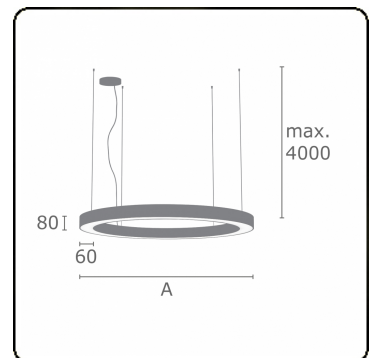

Electric details

Protection class	I
Supply	230V
Control gear box	Current driver 1-10V

Lamp details

Lamptype	LED 4000K
Wattage	87W
Luminaire power	87W
Luminaire luminous flux	6970
Number	1
Lifetime LED module	L80/B10 = 50000h
Color tolerance	MacAdam 3
CRI	>80

Photometric details

UGR	>19
CIE Fluxcode	47 78 95 100 100

Dimensions

A	2000 mm
---	---------

Remarks

Suspended luminaire - Direct - satin - MO - RAL 9005

ENERGY

Verrijgbaar op aanvraag.