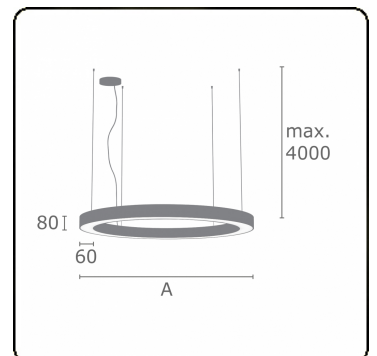

Electric details

Protection class	I
Supply	230V
Control gear box	Current driver 1-10V

Lamp details

Lamptype	LED 3000K
Wattage	50W
Luminaire power	50W
Luminaire luminous flux	4133
Number	1
Lifetime LED module	L80/B10 = 50000h
Color tolerance	MacAdam 3
CRI	>80

Photometric details

UGR	>19
CIE Fluxcode	47 78 95 100 100

Dimensions

A	1200 mm
---	---------

Remarks

Suspended luminaire - Direct - satin - MO - RAL 9005

ENERGY

Verrijgbaar op aanvraag.