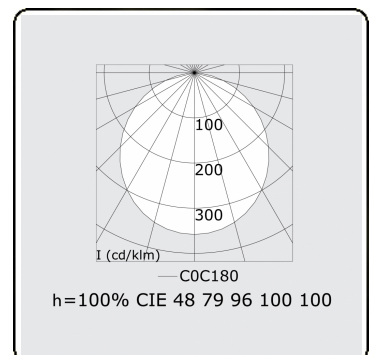

Electric details

Protection class	I
Supply	230V
Control gear box	Current driver

Lamp details

Lamptype	LED 3000K
Wattage	272W
Luminaire power	272W
Luminaire luminous flux	20860
Number	1
Lifetime LED module	L80/B10 = 50000h
Color tolerance	MacAdam 3
CRI	>80

Photometric details

UGR	>19
CIE Fluxcode	47 78 95 100 100

Dimensions

A	6000 mm
---	---------

Remarks

Suspended luminaire - Direct - satin - MO - RAL 9005

ENERGY

Verkrijgbaar op aanvraag.