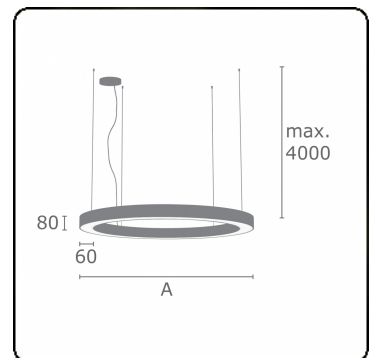

Electric details

Protection class	I
Supply	230V
Control gear box	Current driver

Lamp details

Lamptype	LED 3000K
Wattage	272W
Luminaire power	272W
Luminaire luminous flux	20860
Number	1
Lifetime LED module	L80/B10 = 50000h
Color tolerance	MacAdam 3
CRI	>80

Photometric details

UGR	>19
CIE Fluxcode	47 78 95 100 100

Dimensions

A	6000 mm
---	---------

Remarks

Suspended luminaire - Direct - satin - MO - RAL 9005

ENERGY

Verkrijgbaar op aanvraag.