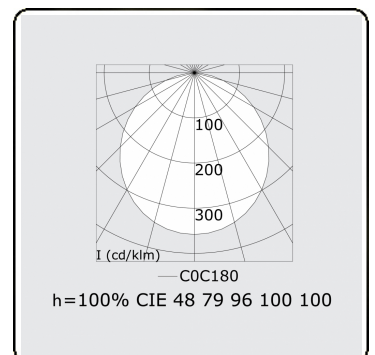

Electric details

Protection class	I
Supply	230V
Control gear box	Current driver

Lamp details

Lamptype	LED 4000K
Wattage	137W
Luminaire power	137W
Luminaire luminous flux	11160
Number	1
Lifetime LED module	L80/B10 = 50000h
Color tolerance	MacAdam 3
CRI	>80

Photometric details

UGR	>19
CIE Fluxcode	47 78 95 100 100

Dimensions

A	3000 mm
---	---------

Remarks

Suspended luminaire - Direct - satin - MO - RAL 9005

ENERGY

Verkrijgbaar op aanvraag.