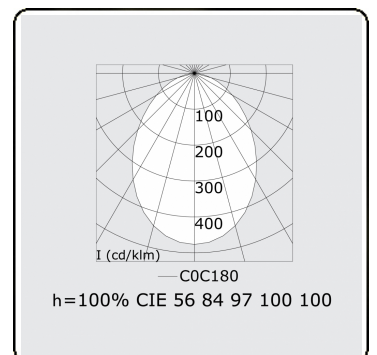

**Electric details**

Protection class	I
Supply	230V
Control gear box	Power supply touch-dim

**Lamp details**

Lamptype	LED 4000K
Wattage	259W
Luminaire power	259W
Luminaire luminous flux	24400
Number	1
Lifetime LED module	L80/B10 = 50000h
Color tolerance	MacAdam 3
CRI	>80

**Photometric details**

UGR	<19
CIE Fluxcode	56 84 97 100 100

**Dimensions**

A	4000 mm
---	---------

**Remarks**

Ceiling luminaire - Direct - MPO - HO - RAL 9003

**ENERGY**

Verrijgbaar op aanvraag.