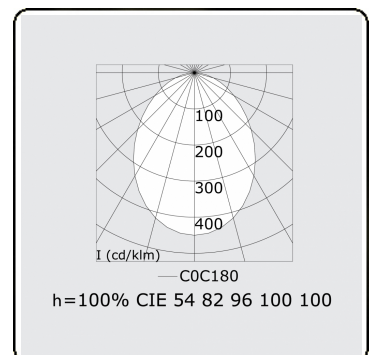

**Electric details**

Protection class	I
Supply	230V
Control gear box	Power supply touch-dim

**Lamp details**

Lamptype	LED 4000K
Wattage	55W
Luminaire power	55W
Luminaire luminous flux	5620
Number	1
Lifetime LED module	L80/B10 = 50000h
Color tolerance	MacAdam 3
CRI	>80

**Photometric details**

UGR	<19
CIE Fluxcode	56 84 97 100 100

**Dimensions**

A	900 mm
---	--------

**Remarks**

Ceiling luminaire - Direct - MPO - HO - RAL 9003

**ENERGY**

Verrijgbaar op aanvraag.