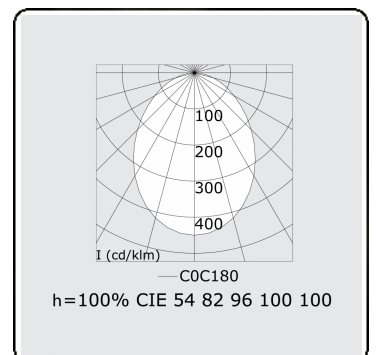

Electric details

Protection class	I
Supply	230V
Control gear box	Power supply touch-dim

Lamp details

Lamptype	LED 4000K
Wattage	38W
Luminaire power	38W
Luminaire luminous flux	3750
Number	1
Lifetime LED module	L80/B10 = 50000h
Color tolerance	MacAdam 3
CRI	>80

Photometric details

UGR	<19
CIE Fluxcode	56 84 97 100 100

Dimensions

A	600 mm
---	--------

Remarks

Ceiling luminaire - Direct - MPO - HO - RAL 9003

ENERGY

Verrijgbaar op aanvraag.