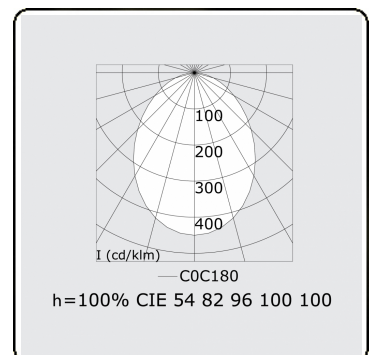

Electric details

Protection class	I
Supply	230V
Control gear box	Power supply touch-dim

Lamp details

Lamptype	LED 3000K
Wattage	38W
Luminaire power	38W
Luminaire luminous flux	3506
Number	1
Lifetime LED module	L80/B10 = 50000h
Color tolerance	MacAdam 3
CRI	>80

Photometric details

UGR	<19
CIE Fluxcode	56 84 97 100 100

Dimensions

A	600 mm
---	--------

Remarks

Ceiling luminaire - Direct - MPO - HO - RAL 9003

ENERGY

Verrijgbaar op aanvraag.