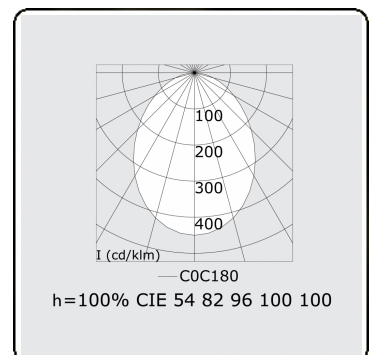

Electric details

Protection class	I
Supply	230V
Control gear box	Power supply DALI

Lamp details

Lamptype	LED 3000K
Wattage	55W
Luminaire power	55W
Luminaire luminous flux	5255
Number	1
Lifetime LED module	L80/B10 = 50000h
Color tolerance	MacAdam 3
CRI	>80

Photometric details

UGR	<19
CIE Fluxcode	56 84 97 100 100

Dimensions

A	900 mm
---	--------

Remarks

Ceiling luminaire - Direct - MPO - HO - RAL 9003

ENERGY

Verrijgbaar op aanvraag.