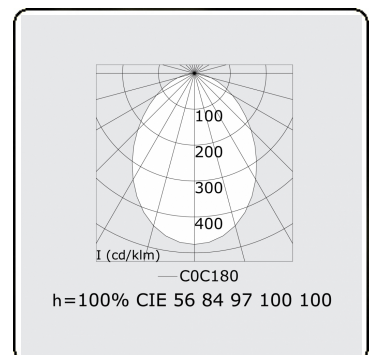

Electric details

Protection class	I
Supply	230V
Control gear box	Current driver 1-10V

Lamp details

Lamptype	LED 3000K
Wattage	340W
Luminaire power	340W
Luminaire luminous flux	29658
Number	1
Lifetime LED module	L80/B10 = 50000h
Color tolerance	MacAdam 3
CRI	>80

Photometric details

UGR	<19
CIE Fluxcode	56 84 97 100 100

Dimensions

A	5000 mm
---	---------

Remarks

Ceiling luminaire - Direct - MPO - HO - RAL 9003

ENERGY

Verrijgbaar op aanvraag.