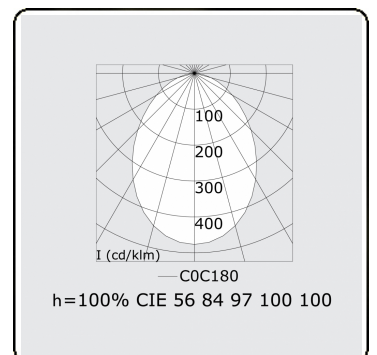

Electric details

Protection class	I
Supply	230V
Control gear box	Current driver 1-10V

Lamp details

Lamptype	LED 3000K
Wattage	259W
Luminaire power	259W
Luminaire luminous flux	22814
Number	1
Lifetime LED module	L80/B10 = 50000h
Color tolerance	MacAdam 3
CRI	>80

Photometric details

UGR	<19
CIE Fluxcode	56 84 97 100 100

Dimensions

A	4000 mm
---	---------

Remarks

Ceiling luminaire - Direct - MPO - HO - RAL 9003

ENERGY

Verrijgbaar op aanvraag.