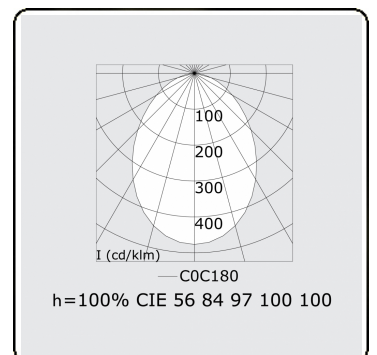

Electric details

Protection class	I
Supply	230V
Control gear box	Current driver 1-10V

Lamp details

Lamptype	LED 4000K
Wattage	132W
Luminaire power	132W
Luminaire luminous flux	12200
Number	1
Lifetime LED module	L80/B10 = 50000h
Color tolerance	MacAdam 3
CRI	>80

Photometric details

UGR	<19
CIE Fluxcode	56 84 97 100 100

Dimensions

A	2000 mm
---	---------

Remarks

Ceiling luminaire - Direct - MPO - HO - RAL 9003

ENERGY

Verrijgbaar op aanvraag.