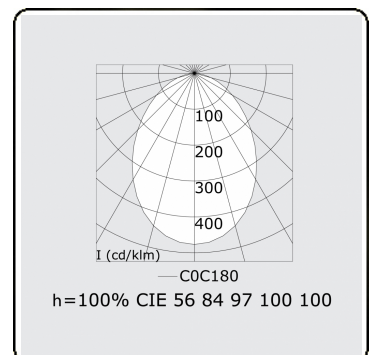

Electric details

Protection class	I
Supply	230V
Control gear box	Current driver 1-10V

Lamp details

Lamptype	LED 3000K
Wattage	132W
Luminaire power	132W
Luminaire luminous flux	11407
Number	1
Lifetime LED module	L80/B10 = 50000h
Color tolerance	MacAdam 3
CRI	>80

Photometric details

UGR	<19
CIE Fluxcode	56 84 97 100 100

Dimensions

A	2000 mm
---	---------

Remarks

Ceiling luminaire - Direct - MPO - HO - RAL 9003

ENERGY

Verrijgbaar op aanvraag.