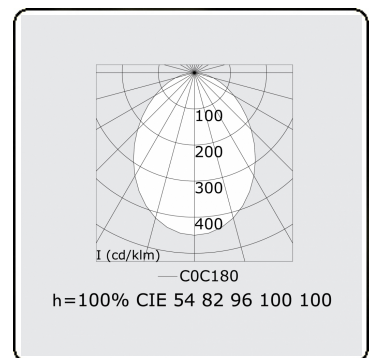

Electric details

Protection class	I
Supply	230V
Control gear box	Current driver 1-10V

Lamp details

Lamptype	LED 3000K
Wattage	55W
Luminaire power	55W
Luminaire luminous flux	5255
Number	1
Lifetime LED module	L80/B10 = 50000h
Color tolerance	MacAdam 3
CRI	>80

Photometric details

UGR	<19
CIE Fluxcode	56 84 97 100 100

Dimensions

A	900 mm
---	--------

Remarks

Ceiling luminaire - Direct - MPO - HO - RAL 9003

ENERGY

Verrijgbaar op aanvraag.