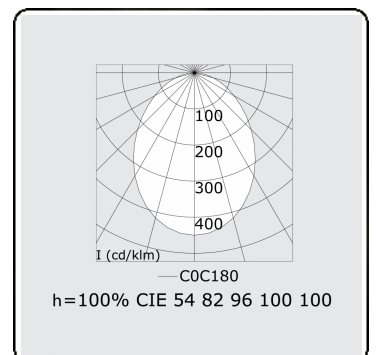

**Electric details**

Protection class	I
Supply	230V
Control gear box	Current driver 1-10V

**Lamp details**

Lamptype	LED 3000K
Wattage	38W
Luminaire power	38W
Luminaire luminous flux	3506
Number	1
Lifetime LED module	L80/B10 = 50000h
Color tolerance	MacAdam 3
CRI	>80

**Photometric details**

UGR	<19
CIE Fluxcode	56 84 97 100 100

**Dimensions**

A	600 mm
---	--------

**Remarks**

Ceiling luminaire - Direct - MPO - HO - RAL 9003

**ENERGY**

Verrijgbaar op aanvraag.