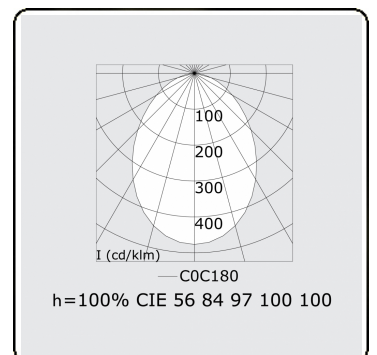

**Electric details**

Protection class	I
Supply	230V
Control gear box	Current driver

**Lamp details**

Lamptype	LED 3000K
Wattage	340W
Luminaire power	340W
Luminaire luminous flux	29658
Number	1
Lifetime LED module	L80/B10 = 50000h
Color tolerance	MacAdam 3
CRI	>80

**Photometric details**

UGR	<19
CIE Fluxcode	56 84 97 100 100

**Dimensions**

A	5000 mm
---	---------

**Remarks**

Ceiling luminaire - Direct - MPO - HO - RAL 9003

**ENERGY**

Verrijgbaar op aanvraag.