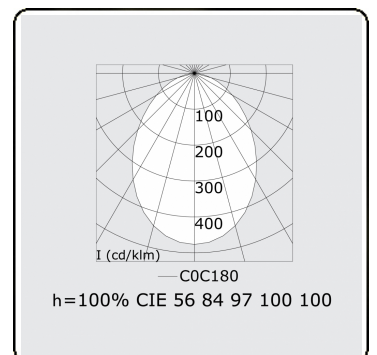

Electric details

Protection class	I
Supply	230V
Control gear box	Current driver

Lamp details

Lamptype	LED 4000K
Wattage	92W
Luminaire power	92W
Luminaire luminous flux	9620
Number	1
Lifetime LED module	L80/B10 = 50000h
Color tolerance	MacAdam 3
CRI	>80

Photometric details

UGR	<19
CIE Fluxcode	56 84 97 100 100

Dimensions

A	1500 mm
---	---------

Remarks

Ceiling luminaire - Direct - MPO - HO - RAL 9003

ENERGY

Verrijgbaar op aanvraag.