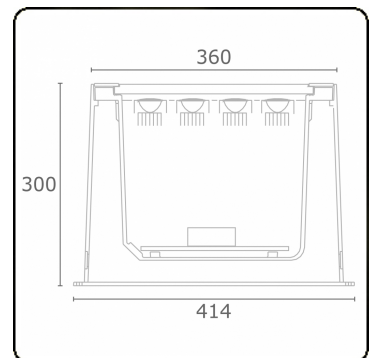

Metro-D Ø360mm - 30° adjustable - with recessed housing
36.07094-0000

Fixture details

| | |
|--------------------|---|
| Mounting | Ground - recessed |
| Light emission | Indirect - adjustable |
| Light distribution | adjustable |
| Fitting cover | Glass |
| Protection rate | IP 67 |
| Maximum load | 5000 kg drive-across (including recessing housi |
| T° | <75 ° |
| Housing | Aluminium/Stainless Steel |
| Finish | matt black finish RAL 9105 |
| Certificates | CE, ISO 9001 |

Electric details

| | |
|------------------|----------------|
| Protection class | I |
| Supply | 230V |
| Control gear box | Current driver |

Lamp details

| | |
|---------------------|------------------|
| Lamptype | LED 4000K 32° |
| Wattage | 20x1W |
| Gross luminous flux | 2660 |
| Luminaire power | 22W |
| Cover glass | flat - clear |
| Number | 1 |
| Lifetime LED module | L70/B50 > 60000h |
| Color tolerance | MacAdam 3 |
| CRI | 80 |

Photometric details

| | |
|--------------|------------|
| CIE Fluxcode | 0 0 0 0 73 |
|--------------|------------|

Remarks

Ø360mm - clear glass - strips are individually adjustable up to 30°

This luminaire contains built-in LED lamps.