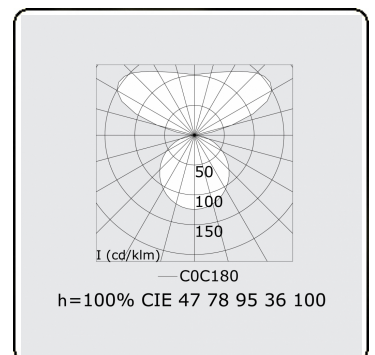

Electric details

Protection class	I
Supply	230V
Control gear box	Power supply touch-dim

Lamp details

Lamptype	LED 3000K
Wattage	63W
Luminaire power	63W
Luminaire luminous flux	5021
Number	1
Lifetime LED module	L80/B10 = 50000h
Color tolerance	MacAdam 3
CRI	>80

Photometric details

UGR	>19
CIE Fluxcode	47 78 95 36 100

Dimensions

A	600 mm
---	--------

Remarks

Suspended luminaire - Direct/Indirect - satin - MO - RAL 9003

ENERGY

Verrijgbaar op aanvraag.