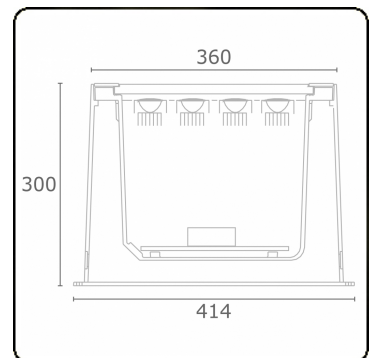

Metro-D Ø360mm - 30° adjustable - with recessed housing
36.07090-0000

Fixture details

Mounting	Ground - recessed
Light emission	Indirect - adjustable
Light distribution	adjustable
Fitting cover	Glass
Protection rate	IP 67
Maximum load	5000 kg drive-across (including recessing housi
T°	<75 °
Housing	Aluminium/Stainless Steel
Finish	matt black finish RAL 9105
Certificates	CE, ISO 9001

Electric details

Protection class	I
Supply	230V
Control gear box	Current driver

Lamp details

Lamptype	LED 3000K 8°
Wattage	20x1W
Gross luminous flux	2520
Luminaire power	22W
Cover glass	flat - clear
Number	1
Lifetime LED module	L70/B50 > 60000h
Color tolerance	MacAdam 3
CRI	80

Photometric details

CIE Fluxcode	0 0 0 0 75
--------------	------------

Remarks

Ø360mm - clear glass - strips are individually adjustable up to 30°

This luminaire contains built-in LED lamps.

The lamps cannot be changed in the luminaire.