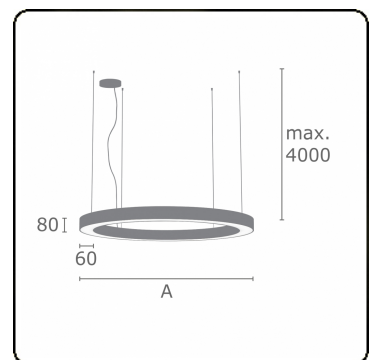

Electric details

Protection class	I
Supply	230V
Control gear box	Power supply touch-dim

Lamp details

Lamptype	LED 4000K
Wattage	272W
Luminaire power	272W
Luminaire luminous flux	22310
Number	1
Lifetime LED module	L80/B10 = 50000h
Color tolerance	MacAdam 3
CRI	>80

Photometric details

UGR	>19
CIE Fluxcode	47 78 95 100 100

Dimensions

A	6000 mm
---	---------

Remarks

Suspended luminaire - Direct - satin - MO - RAL 9003

ENERGY

Verrijgbaar op aanvraag.