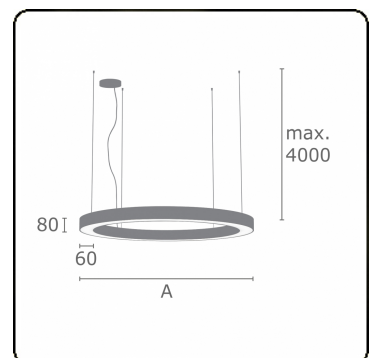

Electric details

Protection class	I
Supply	230V
Control gear box	Power supply touch-dim

Lamp details

Lamptype	LED 3000K
Wattage	112W
Luminaire power	112W
Luminaire luminous flux	8471
Number	1
Lifetime LED module	L80/B10 = 50000h
Color tolerance	MacAdam 3
CRI	>80

Photometric details

UGR	>19
CIE Fluxcode	47 78 95 100 100

Dimensions

A	2500 mm
---	---------

Remarks

Suspended luminaire - Direct - satin - MO - RAL 9003

ENERGY

Verrijgbaar op aanvraag.