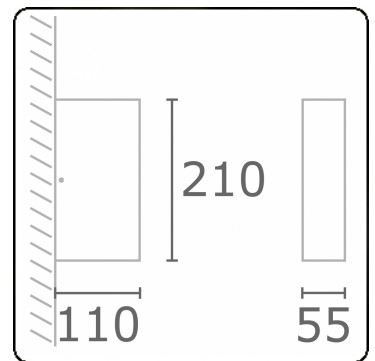

Photometric details

CIE Fluxcode	73 94 99 50 79

Remarks

direct/indirect light distribution

ENERGY

Verrijgbaar op aanvraag.

Disponible sur demande.

Available on request.

Auf Anfrage.

WXYZ
kWh/1000h

MULTILINE® 2019/2015