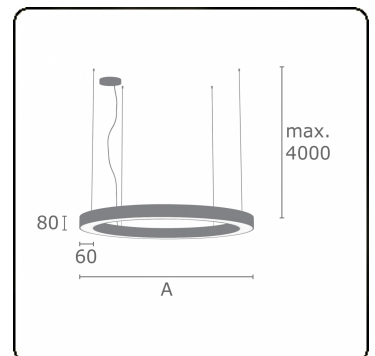

Electric details

Protection class	I
Supply	230V
Control gear box	Current driver 1-10V

Lamp details

Lamptype	LED 4000K
Wattage	221W
Luminaire power	221W
Luminaire luminous flux	18130
Number	1
Lifetime LED module	L80/B10 = 50000h
Color tolerance	MacAdam 3
CRI	>80

Photometric details

UGR	>19
CIE Fluxcode	47 78 95 100 100

Dimensions

A	5000 mm
---	---------

Remarks

Suspended luminaire - Direct - satin - MO - RAL 9003

ENERGY

Verrijgbaar op aanvraag.