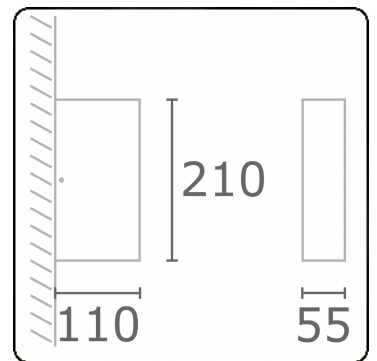

Linea
35.60729-7916

Fixture details

Light emission	Direct
Fitting cover	Glass
Protection rate	IP 65
Housing	Aluminium
Finish	RAL 7016 anthracite textured
Certificates	CE, ISO 9001

Electric details

Protection class	I
Supply	230V
Control gear box	Current driver

Lamp details

Lamptype	LED 3000K
Wattage	3W
Gross luminous flux	305
Luminaire power	6W
Number	1
Lifetime LED module	L80/B10 = 50000h
Color tolerance	MacAdam 3
CRI	85

Photometric details

CIE Fluxcode	73 94 99 100 79

Remarks

direct or indirect light output

ENERGY

Verrijgbaar op aanvraag.

Disponible sur demande.

Available on request.

Auf Anfrage.

WXYZ
kWh/1000h

MULTILINE®

2019/2015