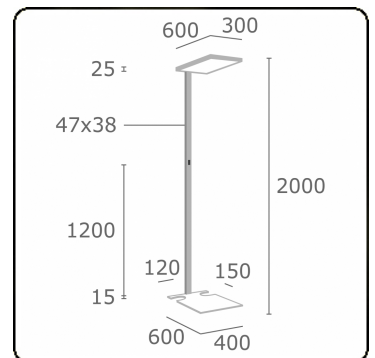

Scorta Direct/Indirect - MPO - MO - RAL 9003 S
11.86018107-9003

Fixture details

Mounting	Ground
Light emission	Direct-Indirect
Fitting cover	micro prismatic diffuser
Protection rate	IP 20
Housing	Aluminium
Finish	RAL 9003 Signal white
Certificates	CE, ISO 9001

Electric details

Protection class	I
Supply	230V
Control gear box	Power supply DALI - multisensor control

Lamp details

Lamptype	LED 3000K
Wattage	68W
Luminaire power	68W
Luminaire luminous flux	11090
Lifetime LED module	L80/B10 = 50000h
Color tolerance	MacAdam 3
CRI	>90

Photometric details

UGR	<19
CIE Fluxcode	60 87 97 20 100

Remarks

Standing luminaire - Direct/Indirect - MPO - MO - RAL 9003 Lateral cutout

ENERGY

Verrijgbaar op aanvraag.

Disponible sur demande.

Available on request.