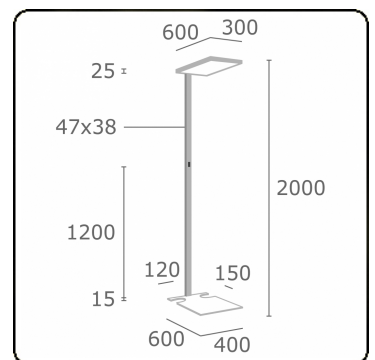

Scorta Direct/Indirect - MPO - MO - RAL 9003 S
11.86017104-9003

Fixture details

Mounting	Ground
Light emission	Direct-Indirect
Fitting cover	micro prismatic diffuser
Protection rate	IP 20
Housing	Aluminium
Finish	RAL 9003 Signal white
Certificates	CE, ISO 9001

Electric details

Protection class	I
Supply	230V
Control gear box	Power supply DALI - separately dimmable

Lamp details

Lamptype	LED 4000K
Wattage	68W
Luminaire power	68W
Luminaire luminous flux	11090
Lifetime LED module	L80/B10 = 50000h
Color tolerance	MacAdam 3
CRI	>80

Photometric details

UGR	<19
CIE Fluxcode	60 87 97 20 100

Remarks

Standing luminaire - Direct/Indirect - MPO - MO - RAL 9003 Lateral cutout

ENERGY

Verrijgbaar op aanvraag.

Disponible sur demande.

Available on request.