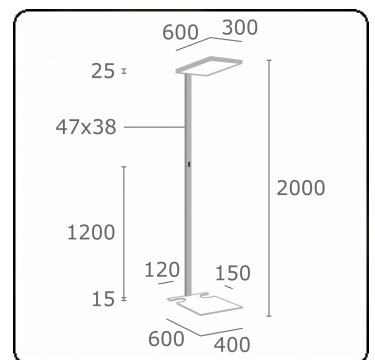

Scorta Direct/Indirect - MPO - MO - RAL 9003 S
11.86017103-9003

Fixture details

Mounting	Ground
Light emission	Direct-Indirect
Fitting cover	micro prismatic diffuser
Protection rate	IP 20
Housing	Aluminium
Finish	RAL 9003 Signal white
Certificates	CE, ISO 9001

Electric details

Protection class	I
Supply	230V
Control gear box	Power supply DALI - separately dimmable

Lamp details

Lamptype	LED 3000K
Wattage	68W
Luminaire power	68W
Luminaire luminous flux	11090
Lifetime LED module	L80/B10 = 50000h
Color tolerance	MacAdam 3
CRI	>80

Photometric details

UGR	<19
CIE Fluxcode	60 87 97 20 100

Remarks

Standing luminaire - Direct/Indirect - MPO - MO - RAL 9003 Lateral cutout

ENERGY

Verrijgbaar op aanvraag.

Disponible sur demande.

Available on request.