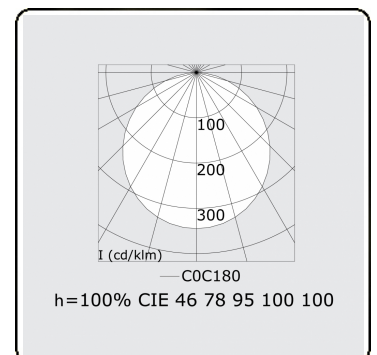

**Electric details**

Protection class	I
Supply	230V
Control gear box	Power supply touch-dim

**Lamp details**

Lamptype	LED 3000K
Wattage	67W
Luminaire power	67W
Luminaire luminous flux	7620
Number	1
Lifetime LED module	L80/B10 = 50000h
Color tolerance	MacAdam 3
CRI	>80

**Photometric details**

UGR	>19
CIE Fluxcode	46 78 95 100 100

**Dimensions**

A	910 mm
---	--------

**Remarks**

Recessed luminaire (with trim) - Direct - satin - MO - ANO

**ENERGY**

Verrijgbaar op aanvraag.