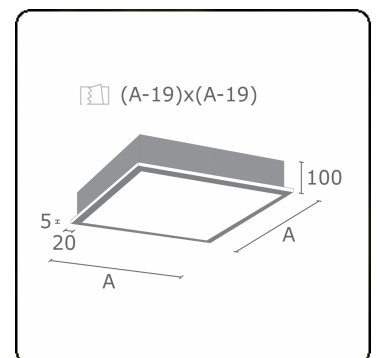

**Electric details**

Protection class	I
Supply	230V
Control gear box	Power supply touch-dim

**Lamp details**

Lamptype	LED 3000K
Wattage	67W
Luminaire power	67W
Luminaire luminous flux	7620
Number	1
Lifetime LED module	L80/B10 = 50000h
Color tolerance	MacAdam 3
CRI	>80

**Photometric details**

UGR	>19
CIE Fluxcode	46 78 95 100 100

**Dimensions**

A	910 mm
---	--------

**Remarks**

Recessed luminaire (with trim) - Direct - satin - MO - ANO

**ENERGY**

Verrijgbaar op aanvraag.