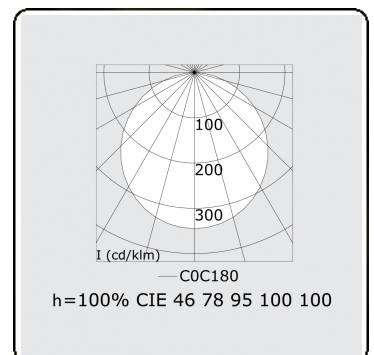

Electric details

Protection class	I
Supply	230V
Control gear box	Power supply touch-dim

Lamp details

Lamptype	LED 3000K
Wattage	20W
Luminaire power	20W
Luminaire luminous flux	2281
Number	1
Lifetime LED module	L80/B10 = 50000h
Color tolerance	MacAdam 3
CRI	>80

Photometric details

UGR	>19
CIE Fluxcode	46 78 95 100 100

Dimensions

A	479 mm
---	--------

Remarks

Recessed luminaire (with trim) - Direct - satin - MO - ANO

ENERGY

Verrijgbaar op aanvraag.