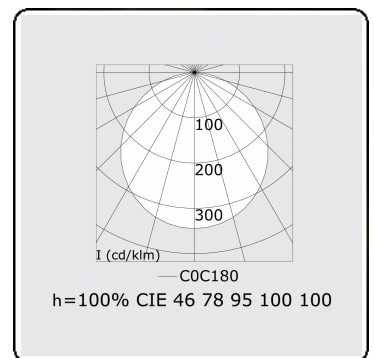

Electric details

Protection class	I
Supply	230V
Control gear box	Power supply DALI

Lamp details

Lamptype	LED 4000K
Wattage	67W
Luminaire power	67W
Luminaire luminous flux	8150
Number	1
Lifetime LED module	L80/B10 = 50000h
Color tolerance	MacAdam 3
CRI	>80

Photometric details

UGR	>19
CIE Fluxcode	46 78 95 100 100

Dimensions

A	910 mm
---	--------

Remarks

Recessed luminaire (with trim) - Direct - satin - MO - ANO

ENERGY

Verrijgbaar op aanvraag.